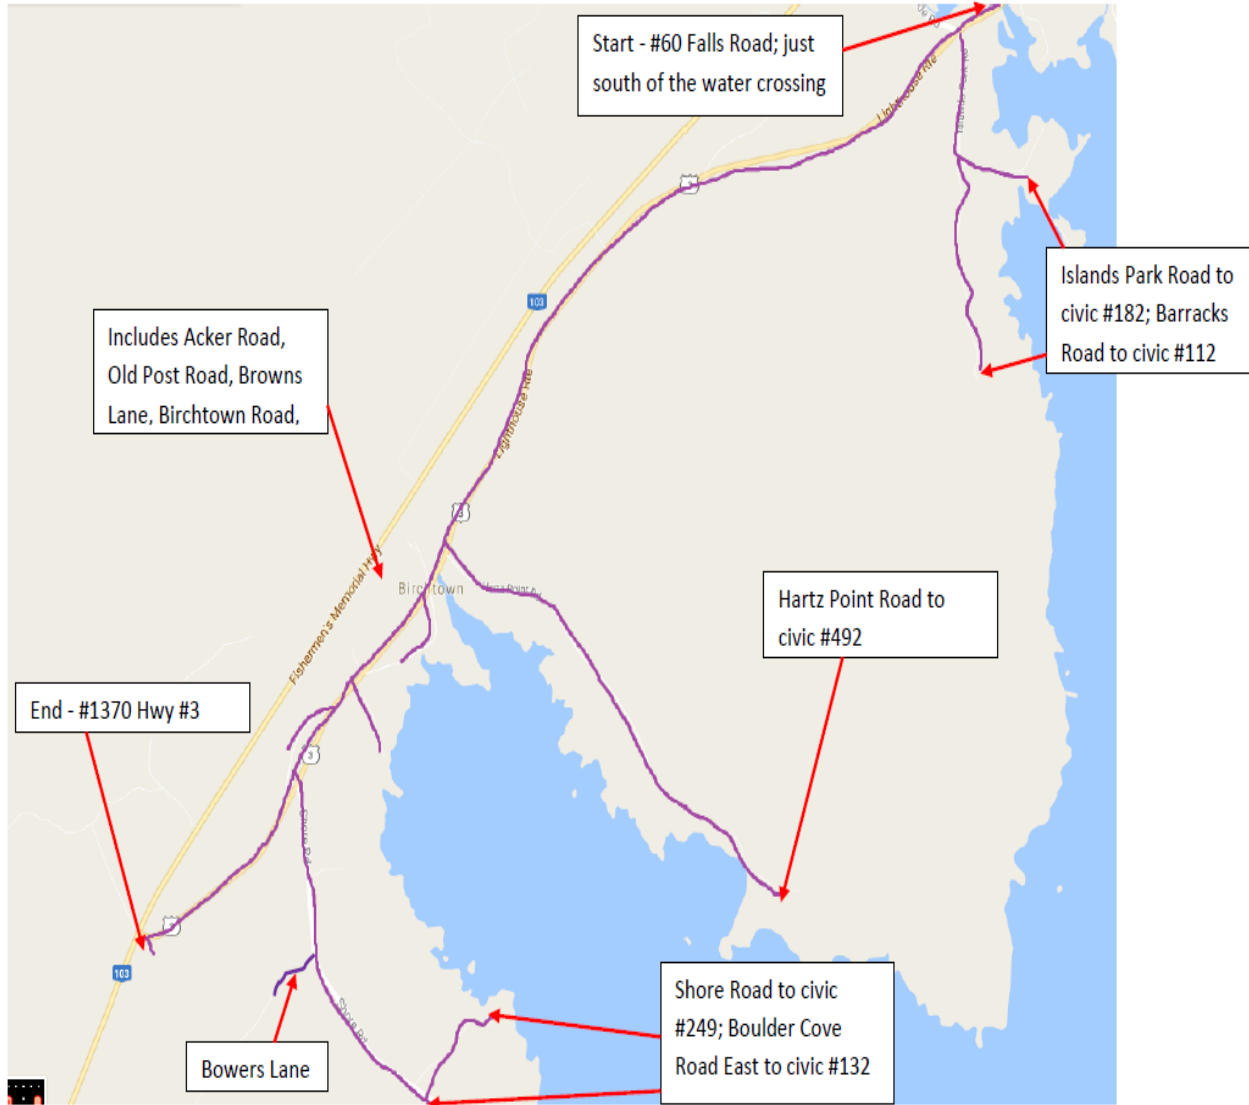

SHELBURNE PHASE 1 – MAP 1

Completion 2020 01 31

BIRCHTOWN

The work planned under this phase is now complete. Qualified civic address list is available on Municipal website